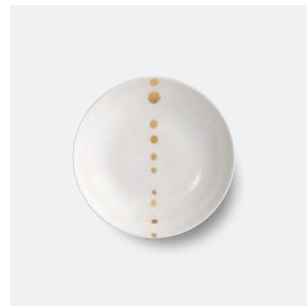

Pasta plate deep 10.
03 064 020 00 Retired

Salad/Serving bowl
9.5", 67.5 fl oz
01 212 020 00 Retired

Oval platter 15.5"
03 222 020 00 Retired

Charger 12.5"
03 032 020 00 \$ 332.20

Dish 7.5", 13.5 fl oz
01 208 020 00 Retired