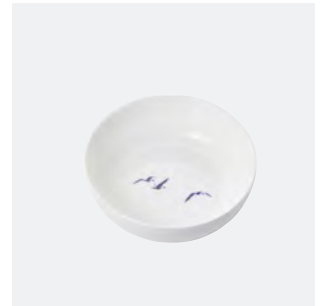

Cereal bowl 7", 25.
04 199 161 00 $ 124.30