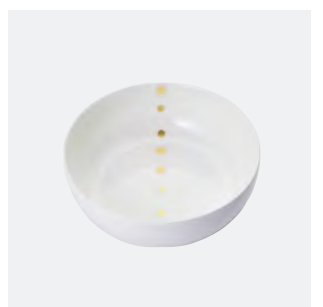

Cake plate 12.5"
01 185 020 00 Retired

Oval dish 6"
03 217 020 00 Retired

Oval dish / plate 9.5
03 218 020 00 Retired

Oval platter / Fish pl
03 220 020 00 Retired

Cereal bowl 7", 25.
04 199 020 00 \$ 188.10