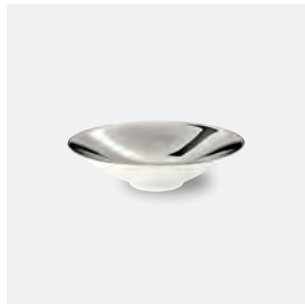

Dip bowl oval 5.25"
04 195 106 01 \$ 156.20

Mug Pure 8.5 fl z
03 144 106 01 \$ 146.30

Oval bowl 10.25 fl
09 207 106 01 \$ 204.60

Espresso cup round
01 102 106 01 \$ 135.30
 Saucer white
01 103 000 00 \$ 47.30

Coffee / Tea cup rou z
01 108 106 01 \$ 146.30
 Saucer white
03 109 000 00 \$ 51.70

Dip bowl round ø 3.
04 194 119 00 \$ 81.40

Dip bowl oval 5.25"
04 195 119 00 Retired

Mug Pure 8.5 fl z
03 144 119 00 \$ 146.30