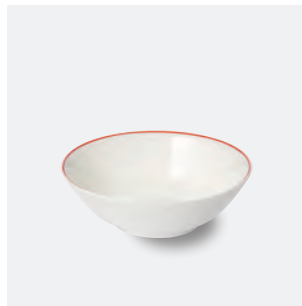

Oatmeal bowl 6.5",
01 207 125 02 $ 121.00