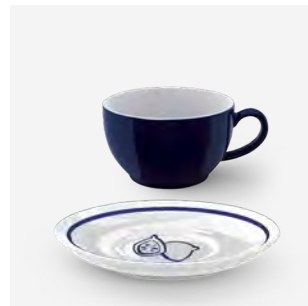

Show Plate 32 cm
20 032 300 00 \$ 135.30

Soup Plate 23 cm
20 055 300 00 \$ 72.60

Oatmeal bowl 16 c
20 207 300 00 \$ 66.00

Espresso saucer
20 141 300 00 \$ 28.60

Can be combined with Espresso cup
white or navy
20 140 000 00