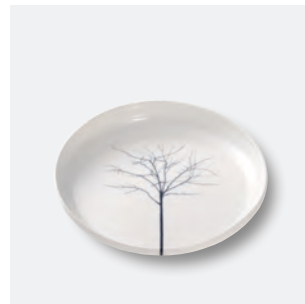

Charger 12.5"
03 032 024 00 \$ 244.20

Oval dish / plate 9.5
01 218 024 00 Retired

Oval dish / plate 9.5
03 218 024 00 \$ 135.30

Oval platter / Fish pl
03 220 024 00 \$ 255.20

Little bowl 3" Cosm
08 340 024 00 Retired