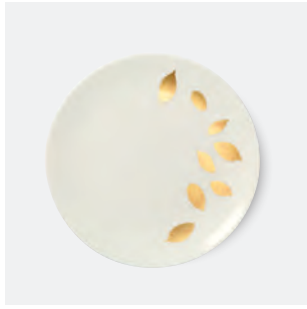

Butter dish 250 g
01 188 020 00 Retired

Vase cylindrical 8.25
08 312 020 00 Retired

Vase cylindrical 11.5
08 314 020 00 Retired

GOLD LEAF

Design: Bodo Sperlein, London

GOLD LEAF

Dinner Plate 11"
03 028 088 00 \$ 236.50

Salad/Dessert plate
03 021 088 00 \$ 144.10

B&B/Canape plate 6
03 016 088 00 \$ 103.40

Soup plate plate 8.7
03 055 088 00 \$ 172.70

Espresso cup round 3.75 fl z
Saucer 3.75 fl z
01 102 088 00 \$ 124.30
01 103 088 00 \$ 81.40