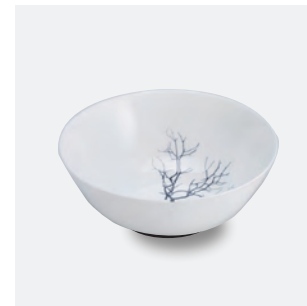

Creamer round 10 fl
01 151 024 00 Retired

Sugarbowl with lid r l z
01 160 024 00 Retired

Teapot round 44 fl
01 174 024 00 \$ 348.70

Cereal bowl 5", 17 fl
04 198 024 00 \$ 127.60

Deep plate wide rim 10.25",
8.5 fl z
03 056 024 00 \$ 234.30

Covered vegetable d z
01 230 024 00 Retired

Soup tureen 100 fl
01 231 024 00 Retired

Oatmeal bowl 6.25" z
01 207 024 00 \$ 114.40

Salad bowl 8.25", 5
01 210 024 00 \$ 174.90

Salad bowl 11", 128
01 214 024 00 Retired