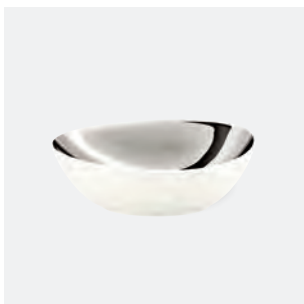

Dip bowl oval 5.25"
04 195 106 01 \$ 156.20

Mug Pure 8.5 fl z
03 144 106 01 \$ 146.30

Oval bowl 10.25 fl
09 207 106 01 \$ 204.60

Espresso cup round
01 102 106 01 \$ 135.30
 Saucer white
01 103 000 00 \$ 47.30

Coffee / Tea cup rou z
01 108 106 01 \$ 146.30
 Saucer white
03 109 000 00 \$ 51.70

Dip bowl round ø 3.
04 194 119 00 \$ 81.40

Dip bowl oval 5.25"
04 195 119 00 Retired

Mug Pure 8.5 fl z
03 144 119 00 \$ 146.30

Oval bowl 10.25 fl
09 207 119 00 \$ 204.60

Espresso cup cyl. 3.
02 102 119 22 Retired
 Saucer cyl. flat 3.5 fl
02 110 000 00 \$ 47.30

Coffee/Tea cup cyl.
02 108 119 00 \$ 146.30
 Saucer cyl. flat 8.5 fl
02 111 000 00 \$ 51.70