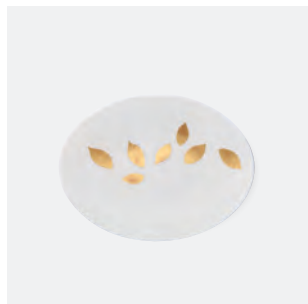

Creamer round 10.2
01 151 088 00 \$ 167.20

Sugar bowl with lid
01 160 088 00 \$ 210.10

Teapot round 44 fl
01 174 088 00 \$ 443.30

Salad/Serving bowl
11", 128.5 fl z
01 214 088 00 \$ 418.00

Oval dish 6"
03 217 088 00 Retired