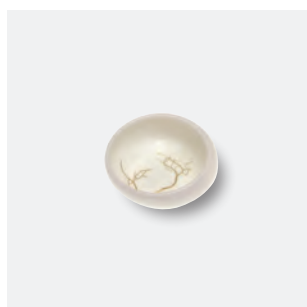

Little bowl 3" Cosm
08 340 072 00 Retired