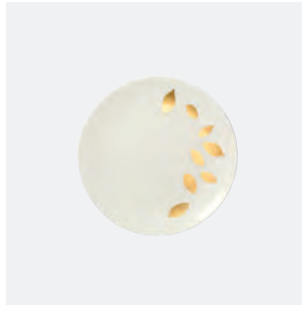

Butter dish 250 g
01 188 020 00 Retired

Vase cylindrical 8.25
08 312 020 00 Retired

Vase cylindrical 11.5
08 314 020 00 Retired

GOLD LEAF

Design: Bodo Sperlein, London

GOLD LEAF

Dinner Plate 11"
03 028 088 00 \$ 236.50

Salad/Dessert plate
03 021 088 00 \$ 144.10

B&B/Canape plate 6
03 016 088 00 \$ 103.40

Soup plate plate 8.7
03 055 088 00 \$ 172.70

Espresso cup round 3.75 fl z
Saucer 3.75 fl z
01 102 088 00 \$ 124.30
01 103 088 00 \$ 81.40