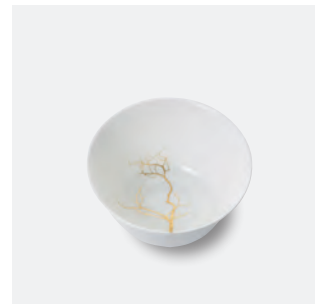

Bowl 6", 18.5 fl z
03 203 072 00 Retired