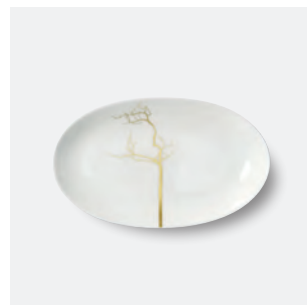

Salad/Serving bowl
9.5", 67.5 fl oz
01 212 072 00 Retired

Mug cylindrical 15.2
02 149 072 00 \$ 167.20

Oval platter 15.5"
03 222 072 00 Retired

Charger 12.5"
03 032 072 00 \$ 332.20

Oval dish / plate 9.5
01 218 072 00 Retired