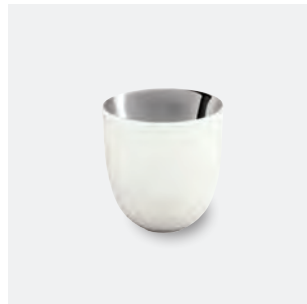

Coffee/Tea cup round 8.5 fl z
Saucer 6.5 / 8.5 fl z
01 108 125 02 \$ 89.10
03 109 125 02 \$ 61.60

Mug 11 fl z
01 144 125 10 \$ 101.20

GOLDFEVER

Design: Dibbern Design Studio

GOLDFEVER (GLOSS) | PLATINUM

Dip bowl round ø 3.
04 194 106 01 \$ 139.70

Dip bowl oval 5.25"
04 195 106 01 \$ 156.20

Mug Pure 8.5 fl z
03 144 106 01 \$ 146.30

Oval bowl 10.25 fl
09 207 106 01 \$ 204.60

Espresso cup round
01 102 106 01 \$ 135.30
 Saucer white
01 103 000 00 \$ 47.30

Coffee / Tea cup rou z
01 108 106 01 \$ 146.30
 Saucer white
03 109 000 00 \$ 51.70

Dip bowl round ø 3.
04 194 119 00 \$ 81.40

Dip bowl oval 5.25"
04 195 119 00 Retired

Mug Pure 8.5 fl z
03 144 119 00 \$ 146.30