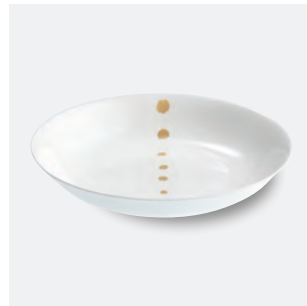

Salad/Dessert plate
03 021 020 00 \$ 144.10

B&B/Canape plate 6
03 016 020 00 \$ 103.40

Soup plate 9"
03 055 020 00 \$ 172.70

Mug cylindrical 15.2
02 149 020 00 Retired

Sauce boat 16.25 fl oz
Sauce boat stand w
10 232 020 00 Retired
10 234 000 00 \$ 101.20