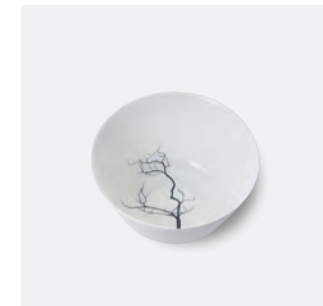

Covered vegetable d z
01 230 024 00 Retired

Soup tureen 100 fl
01 231 024 00 Retired

Oatmeal bowl 6.25" z
01 207 024 00 \$ 114.40

Salad bowl 8.25", 5
01 210 024 00 \$ 174.90

Salad bowl 11", 128
01 214 024 00 Retired