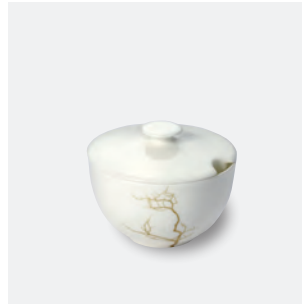

Tea cup low rim 6.5 fl z
Saucer 6.5 / 8.5 fl z
01 120 072 00 \$ 129.80
01 109 000 00 \$ 51.70
43

Coffee cup 11 fl z
Saucer 11 fl z whit
01 112 072 00 Retired
01 113 000 00 Retired

Mug 11 fl z
01 144 072 00 \$ 167.20

Creamer round 10 fl
01 151 072 00 Retired

Sugarbowl with lid r l z
01 160 072 00 Retired

Teapot round 44 fl
01 174 072 00 \$ 443.30

Rectangular dish 6"
03 182 072 00 Retired

Covered vegetable d z
01 230 072 00 Retired