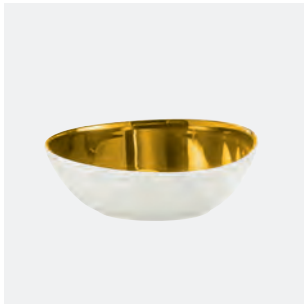

Oval platter / Fish pl
03 220 125 05 Retired

Charger 12.5"
03 032 125 02 Retired

Salad bowl 8", 50.5
03 210 125 04 Retired

Oatmeal bowl 6.5",
01 207 125 02 \$ 121.00

Egg cup tall
01 190 125 07 Retired

Espresso cup round 3.5 fl z
Saucer 3.5 fl z
01 102 125 01 Retired
01 103 125 01 Retired

Coffee/Tea cup round 8.5 fl z
Saucer 6.5 / 8.5 fl z
01 108 125 02 \$ 89.10
03 109 125 02 \$ 61.60

Mug 11 fl z
01 144 125 10 \$ 101.20

GOLDFEVER

Design: Dibbern Design Studio

GOLDFEVER (GLOSS) | PLATINUM

Dip bowl round ø 3.
04 194 106 01 \$ 139.70

Dip bowl oval 5.25"
04 195 106 01 \$ 156.20

Mug Pure 8.5 fl z
03 144 106 01 \$ 146.30

Oval bowl 10.25 fl
09 207 106 01 \$ 204.60

Espresso cup round
01 102 106 01 \$ 135.30
 Saucer white
01 103 000 00 \$ 47.30