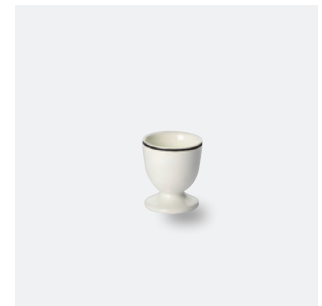

B&B/Canape plate 6
03 016 125 06 \$ 61.60

Mug cylindrical 15.2
02 149 125 07 Retired

Cereal bowl 7", 25.
04 199 125 05 Retired

Soup plate 9"
03 055 125 07 \$ 124.30

Bowl 5", 13.5 fl z
01 203 125 08 Retired

Oval platter / Fish pl
03 220 125 05 Retired

Charger 12.5"
03 032 125 02 Retired

Salad bowl 8", 50.5
03 210 125 04 Retired

Oatmeal bowl 6.5",
01 207 125 02 \$ 121.00

Egg cup tall
01 190 125 07 Retired

Espresso cup round 3.5 fl z
Saucer 3.5 fl z
01 102 125 01 Retired
01 103 125 01 Retired