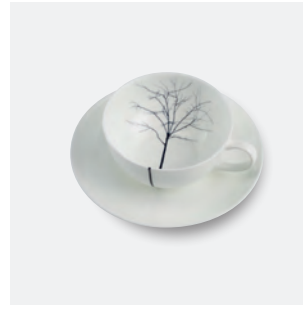

Deep plate / Bowl 1 os
08 341 024 00 Retired

Cake plate 12.5"
01 185 024 00 Retired

BLACK FOREST

Espresso cup round 3.5 fl z
Saucer 3.5 fl z whit
01 102 024 00 \$ 93.50
01 103 000 00 \$ 47.30

Coffee/Tea cup round 8.5 fl z
Saucer 6.5 / 8.5 fl z
01 108 024 00 \$ 101.20
01 109 000 00 \$ 51.70