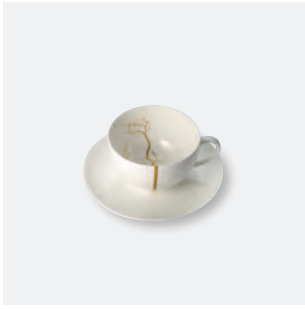

GOLDEN FOREST

Espresso cup round 3.5 fl z
Saucer 3.5 fl z Pure
01 102 072 00 $ 124.30
01 103 000 00 $ 47.30