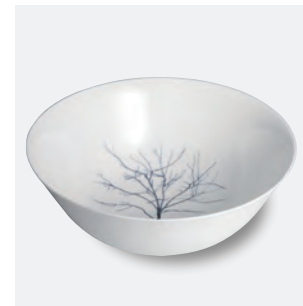

Creamer round 10 fl
01 151 024 00 Retired

Sugarbowl with lid r l z
01 160 024 00 Retired

Teapot round 44 fl
01 174 024 00 \$ 348.70

Cereal bowl 5", 17 fl
04 198 024 00 \$ 127.60

Deep plate wide rim 10.25",
8.5 fl z
03 056 024 00 \$ 234.30

Covered vegetable d z
01 230 024 00 Retired

Soup tureen 100 fl
01 231 024 00 Retired

Oatmeal bowl 6.25" z
01 207 024 00 \$ 114.40

Salad bowl 8.25", 5
01 210 024 00 \$ 174.90

Salad bowl 11", 128
01 214 024 00 Retired