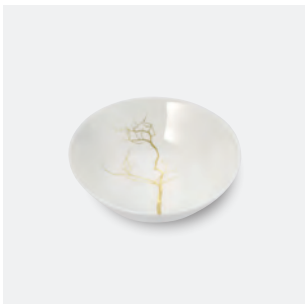

Oatmeal bowl 6.25"
01 207 072 00 $ 160.60