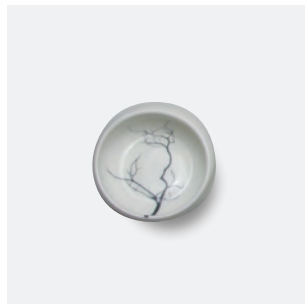

Charger 12.5"
03 032 024 00 \$ 244.20

Oval dish / plate 9.5
01 218 024 00 Retired

Oval dish / plate 9.5
03 218 024 00 \$ 135.30

Oval platter / Fish pl
03 220 024 00 \$ 255.20

Little bowl 3" Cosm
08 340 024 00 Retired