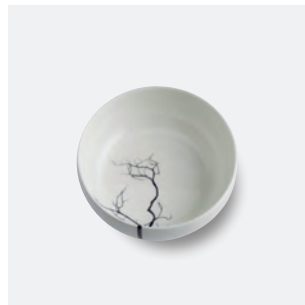

Tea cup low rim 6.5 fl z
Saucer 6.5 / 8.5 fl z
01 120 024 00 \$ 93.50
01 109 000 00 \$ 51.70

Coffee cup 11 fl z
Saucer 11 fl z whit
01 112 024 00 Retired
01 113 000 00 Retired

Mug 11 fl z
01 144 024 00 \$ 130.90

Creamer round 10 fl
01 151 024 00 Retired

Sugarbowl with lid r l z
01 160 024 00 Retired

Teapot round 44 fl
01 174 024 00 \$ 348.70

Cereal bowl 5", 17 fl
04 198 024 00 \$ 127.60

Deep plate wide rim 10.25",
8.5 fl z
03 056 024 00 \$ 234.30