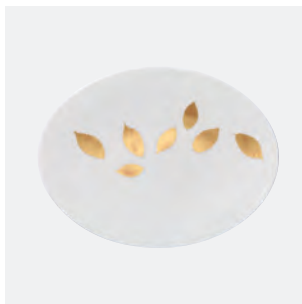

Oval platter / Fish pl
03 220 088 00 $ 400.40