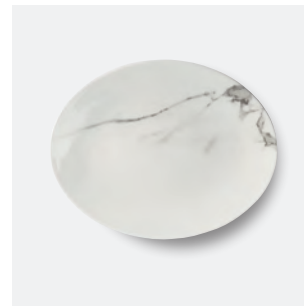

Salad/Serving bowl
9.5", 67.5 fl z
01 212 065 00 $ 275.00

Oval platter / Plate 1
03 219 065 00 $ 220.00