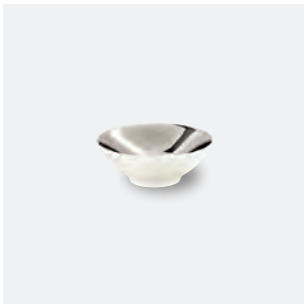

Coffee/Tea cup round 8.5 fl z
Saucer 6.5 / 8.5 fl z
01 108 125 02 \$ 89.10
03 109 125 02 \$ 61.60

Mug 11 fl z
01 144 125 10 \$ 101.20

GOLDFEVER

Design: Dibbern Design Studio

GOLDFEVER (GLOSS) | PLATINUM

Dip bowl round ø 3.
04 194 106 01 \$ 139.70

Dip bowl oval 5.25"
04 195 106 01 \$ 156.20

Mug Pure 8.5 fl z
03 144 106 01 \$ 146.30

Oval bowl 10.25 fl
09 207 106 01 \$ 204.60

Espresso cup round
01 102 106 01 \$ 135.30
 Saucer white
01 103 000 00 \$ 47.30

Coffee / Tea cup rou z
01 108 106 01 \$ 146.30
 Saucer white
03 109 000 00 \$ 51.70

Dip bowl round ø 3.
04 194 119 00 \$ 81.40

Dip bowl oval 5.25"
04 195 119 00 Retired

Mug Pure 8.5 fl z
03 144 119 00 \$ 146.30