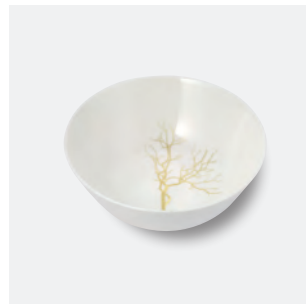

Salad bowl 8.25", 5
01 210 072 00 $ 272.80