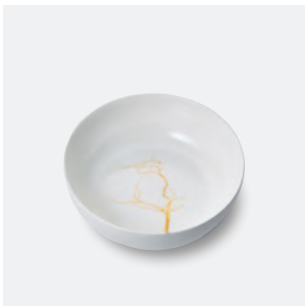

Rectangular dish 6"
03 182 024 00 Retired

Vase cylindrical 8.25
08 312 024 00 Retired

Vase cylindrical 11.5
08 314 024 00 Retired

GOLDEN FOREST

Design: Bodo Sperlein, London

GOLDEN FOREST

Dinner Plate 11"
03 028 072 00 \$ 236.50

Salad/Dessert plate
03 021 072 00 \$ 144.10

B&B/Canape plate 6
03 016 072 00 \$ 103.40

Dinner Plate 10.25"
03 026 072 00 \$ 188.10

Cereal bowl 7", 25.
04 199 072 00 \$ 171.60

Soup plate 9"
03 055 072 00 \$ 172.70